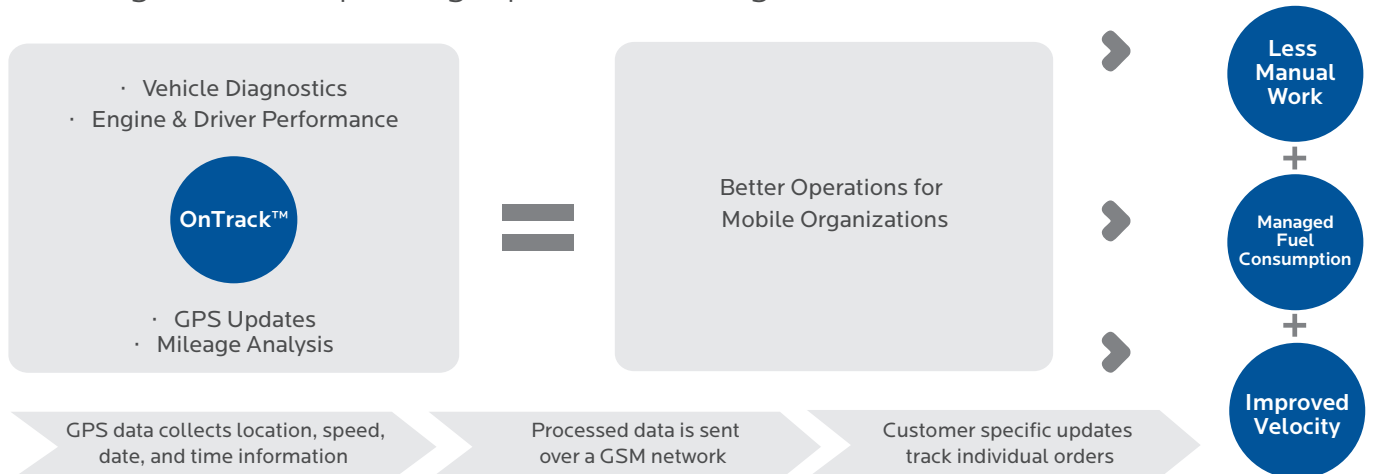

Birlasoft OnTrack™

Integrated Real-Time Asset Monitoring System

Connecting Possibilities, Driving Innovation

Companies need to ensure that dispatched products are safeguarded to the fullest possible extent until they reach the customer, and items should be traceable until the delivery is complete. However, there is often a concern whether every product is dispatched to the right location, every time, and that each vehicle involved in the process is tracked and monitored. Companies need a solution that can offer immediate and synchronized progress data in real-time.

OnTrack™ provides real-time GPS updates, with instantaneous remote diagnostics covering location information, engine and driver performance, and total mileage. Along with this, the statistics gathered are available for future planning, meaning that not only are daily functional needs met, but all operations are streamlined. OnTrack™ is an intelligent solution that helps companies to –

- Better manage fuel consumption
- Reduce manual work
- Improve velocity and vehicle positioning
- Organize a fleet of vehicles efficiently
- Reduce overhead
- Increase fuel savings

Tracking Assets, Improving Operative Management

OnTrack™ uses Google Maps and provides real-time photo and video visuals from anywhere in the world. Now you can monitor work progress onsite. OnTrack™ is most suitable for the following business:

- **Real-time Tracking of Fleets** –Pick-up and drop-off times and unsafe driving
- **Transport networks**– Efficiency and timeliness
- **Generators** – Real-time alerts and reports
- **Taxi systems**– Idling and unauthorized use
- **Heavy vehicles**– Productivity improvements
- **Police and Fire Brigades**– Effective coordination